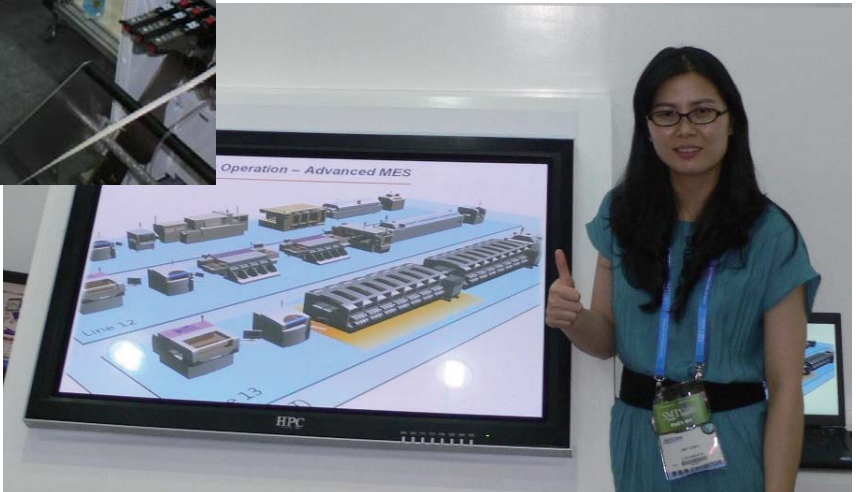

Nepcon SZ 2011

Luxon Data Feeder
Management Solutions
for EMS Factories